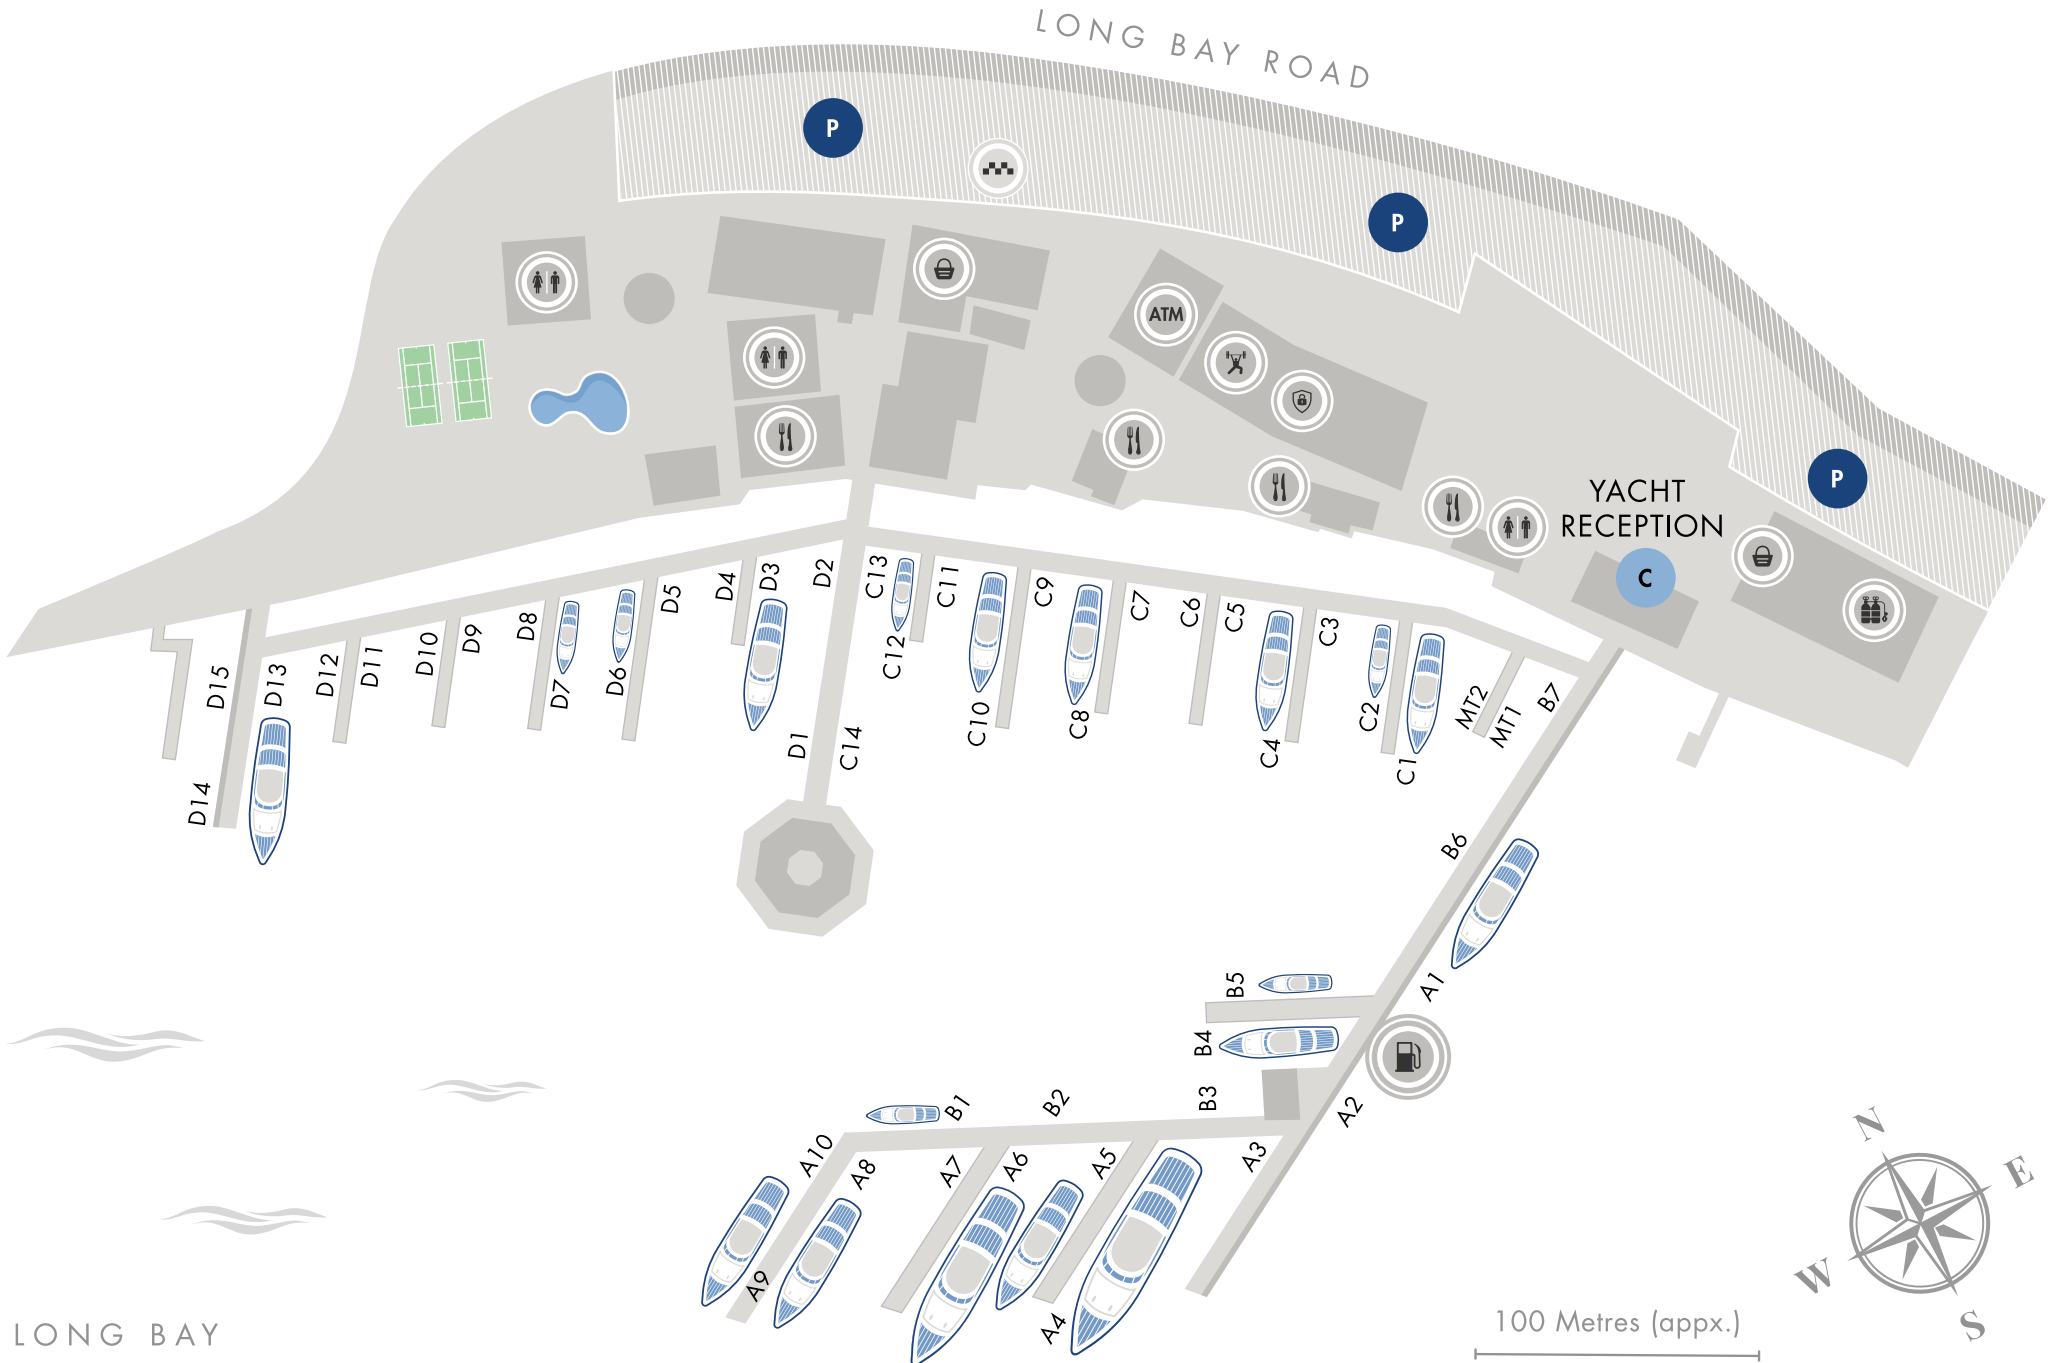

TEL: +1 340 774 9500
VHF: 16 / 10 CHANNELS

18° 20' 07.00" N
64° 55' 13.00" W

46 MEGAYACHT BERTHS
MAXIMUM LENGTH: 656' (200 M)
MAXIMUM DRAFT: 25' (7.6 M)
MAXIMUM BEAM: NO RESTRICTIONS

LONG BAY

100 Metres (appx.)